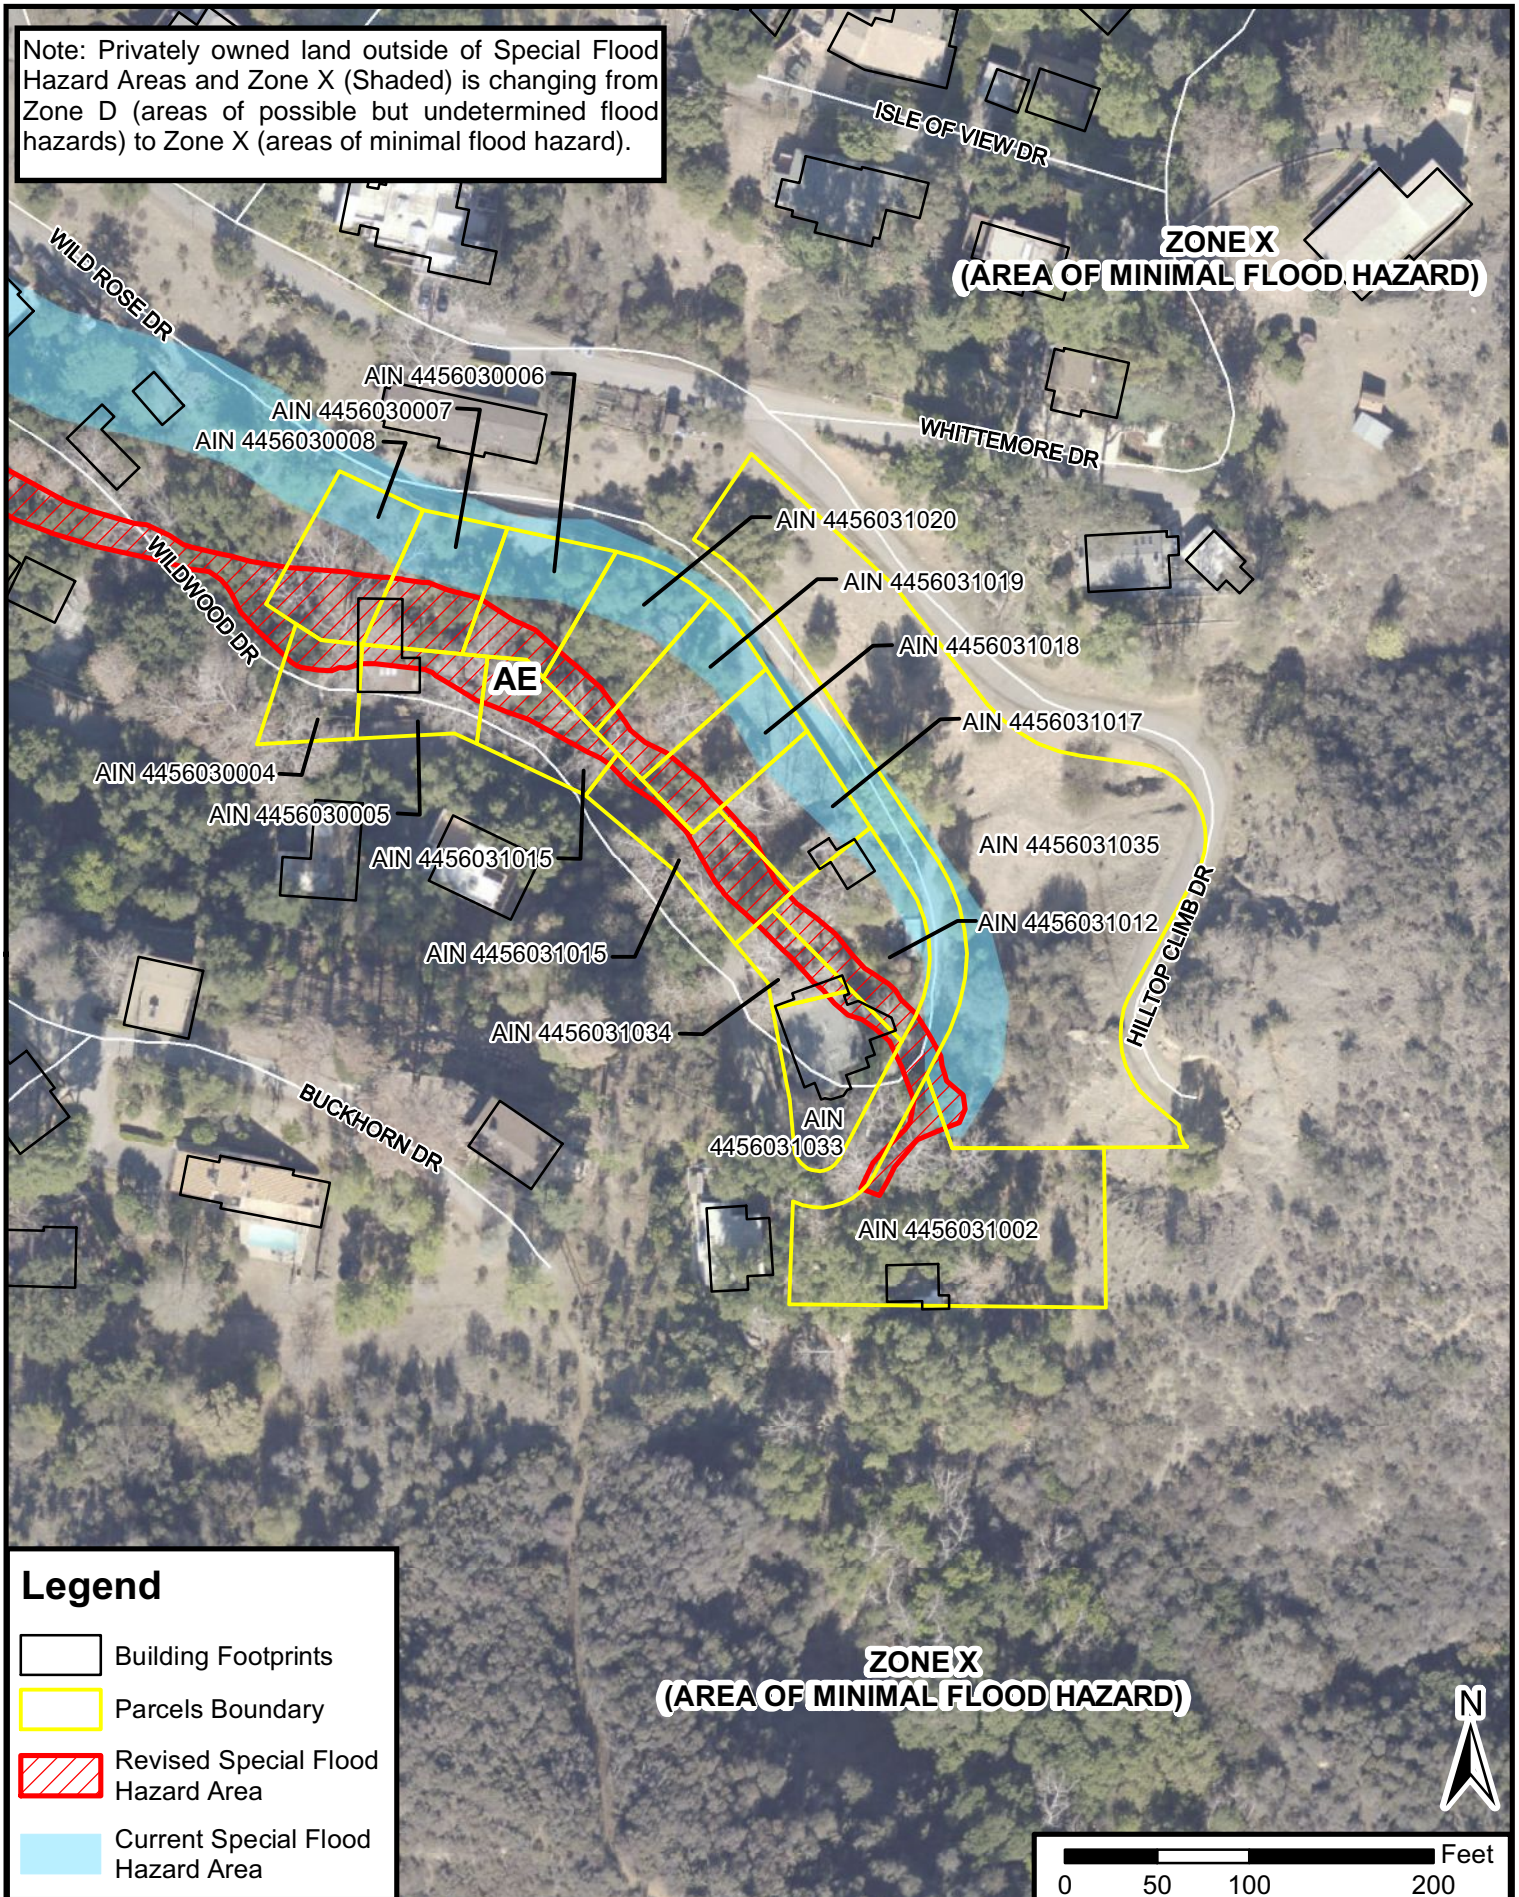

# Dark Canyon Flood Zone Exhibit

Note: Privately owned land outside of Special Flood Hazard Areas and Zone X (Shaded) is changing from Zone D (areas of possible but undetermined flood hazards) to Zone X (areas of minimal flood hazard).

## Legend

- Building Footprints
- Parcels Boundary
- Revised Special Flood Hazard Area
- Current Special Flood Hazard Area

**ZONE X**  
**(AREA OF MINIMAL FLOOD HAZARD)**

Exhibit 19